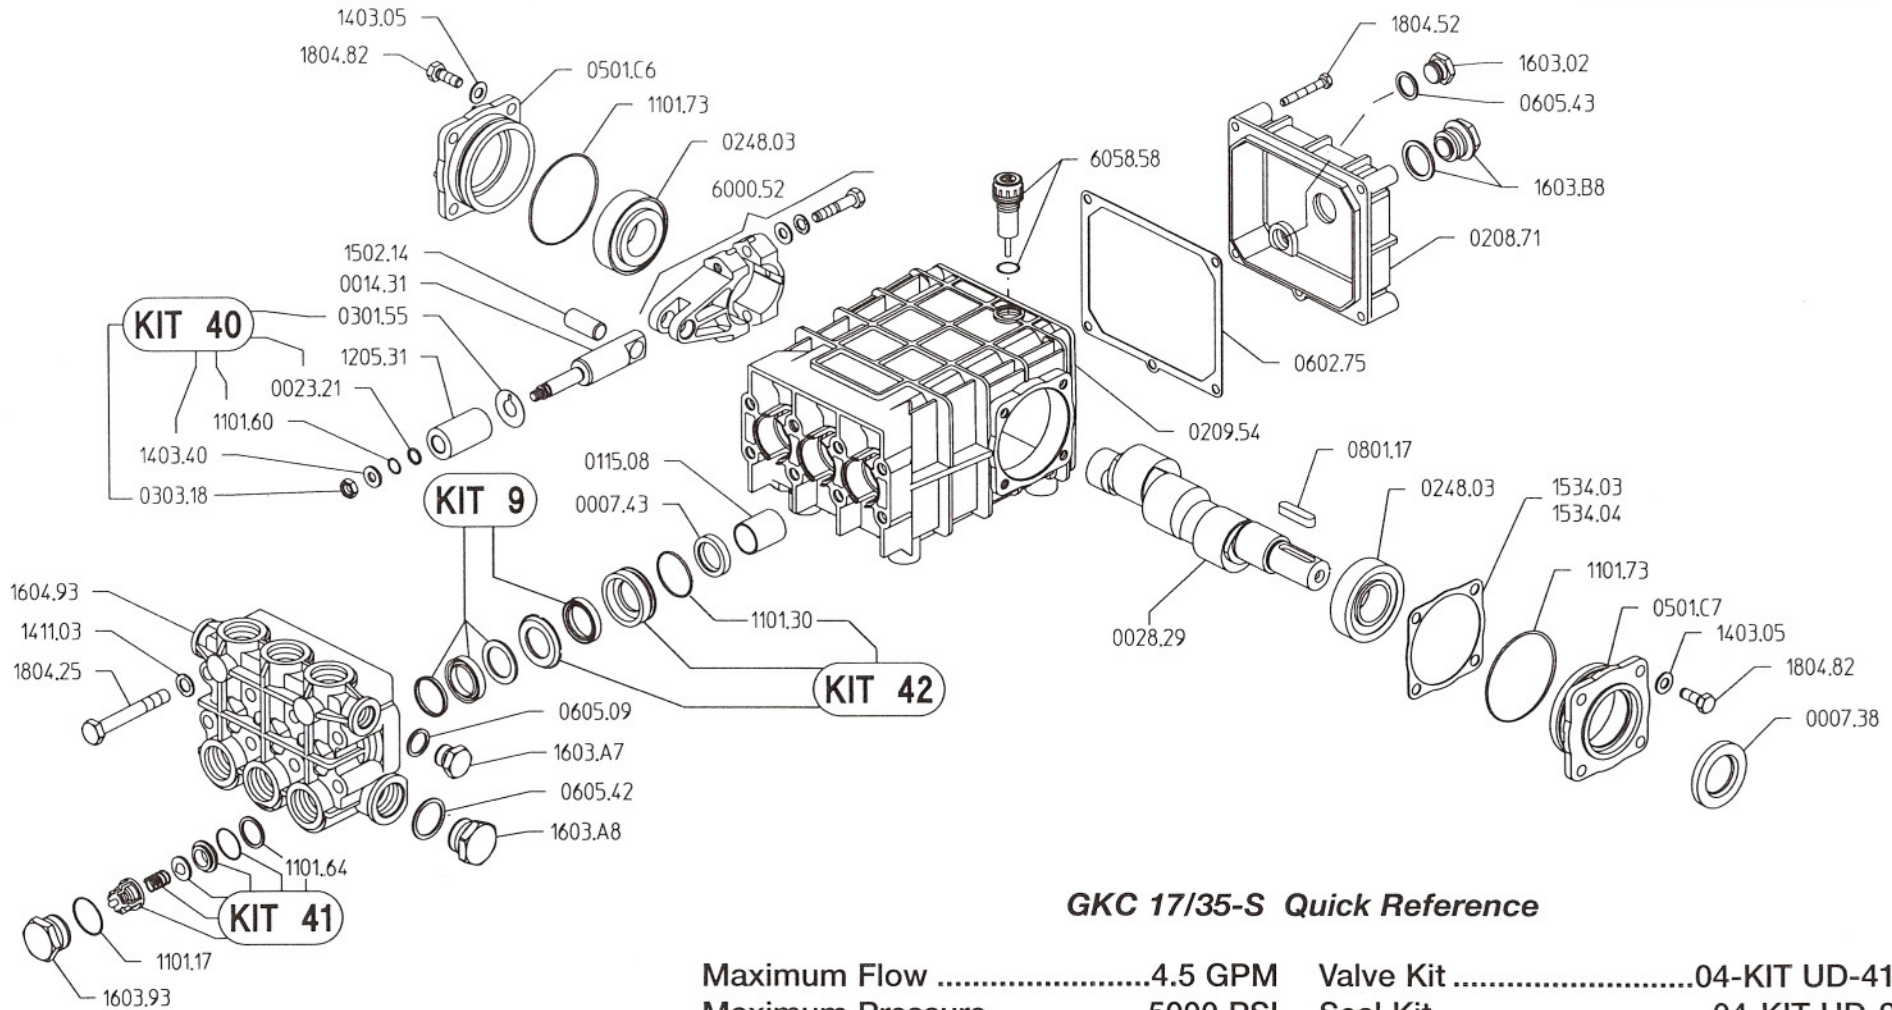

GKC 17/35-S

GKC 17/35-S Quick Reference

Maximum Flow	4.5 GPM	Valve Kit	04-KIT UD-41
Maximum Pressure	5000 PSI	Seal Kit	04-KIT UD-9
Rated Pump Speed	1450 RPM	Brass Kit	04-KIT UD-42
Oil Capacity	40 oz. UDOR LUBE or SAE 30W Non-Detergent Oil	Plunger Bolt Kit	04-KIT UD-40
		Plunger Part #	04-1205.31
		Plunger Diameter	20 MM

GKC 17/35-S