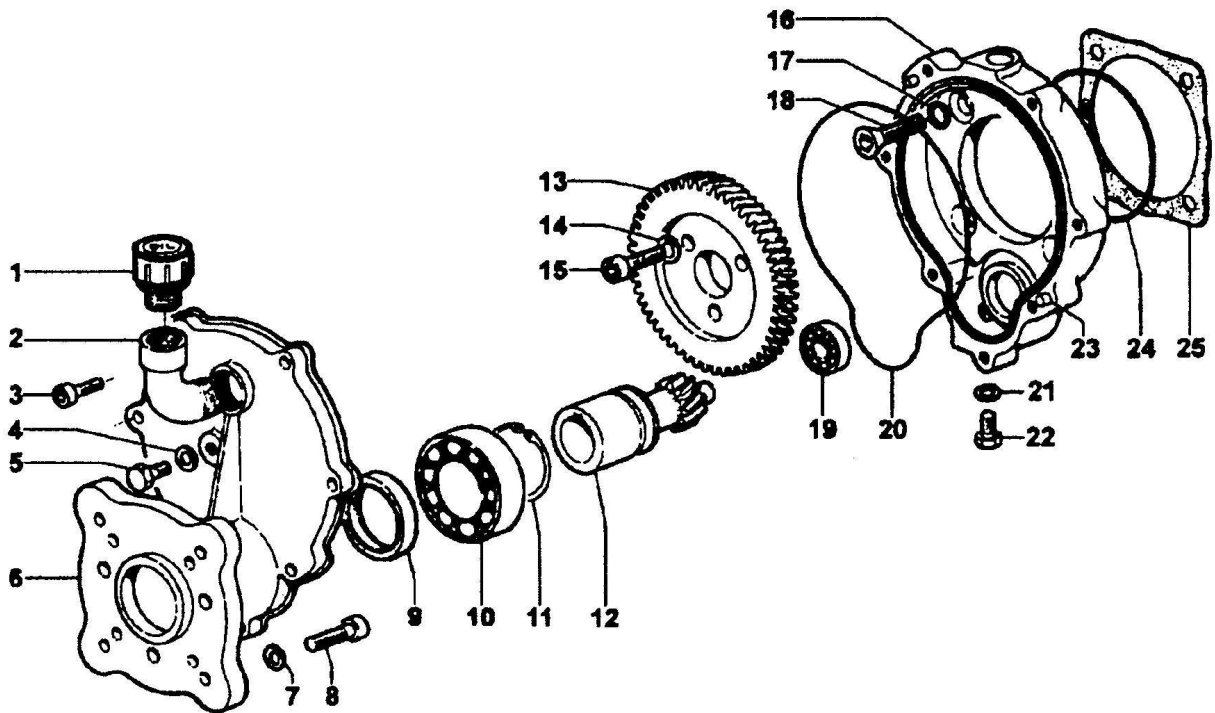

Gearbox Breakdown

Part #5005/216

Reference	Part Number	Description	Quantity
1	3200/82	oil vent cap	1
2	1211/23	elbow	1
3	3609/41	screw	7
4	2811/51	washer	1
5	3607/214	level indicator plug	1
6	3002/559	body	1
7	2811/4	washer	4
8	3607/119	screw	4
9	19/109	oil seal	1
10	438/68	bearing	1
11	3019/4	retaining clip	1
12	2402/152	shaft	1
13	409/14	gear	1
14	2811/98	washer	3
15	3609/22	screw	3
16	3001/151	body	1
17	1210/93	o-ring	4
18	3621/6	screw	4
19	438/54	bearing	1
20	1210/89	o-ring	1
21	2811/51	washer	1
22	3607/214	oil plug	1
23	2818/5	stabilizing pin	2
24	1210/50	o-ring	1
25	1201/21	gasket	1