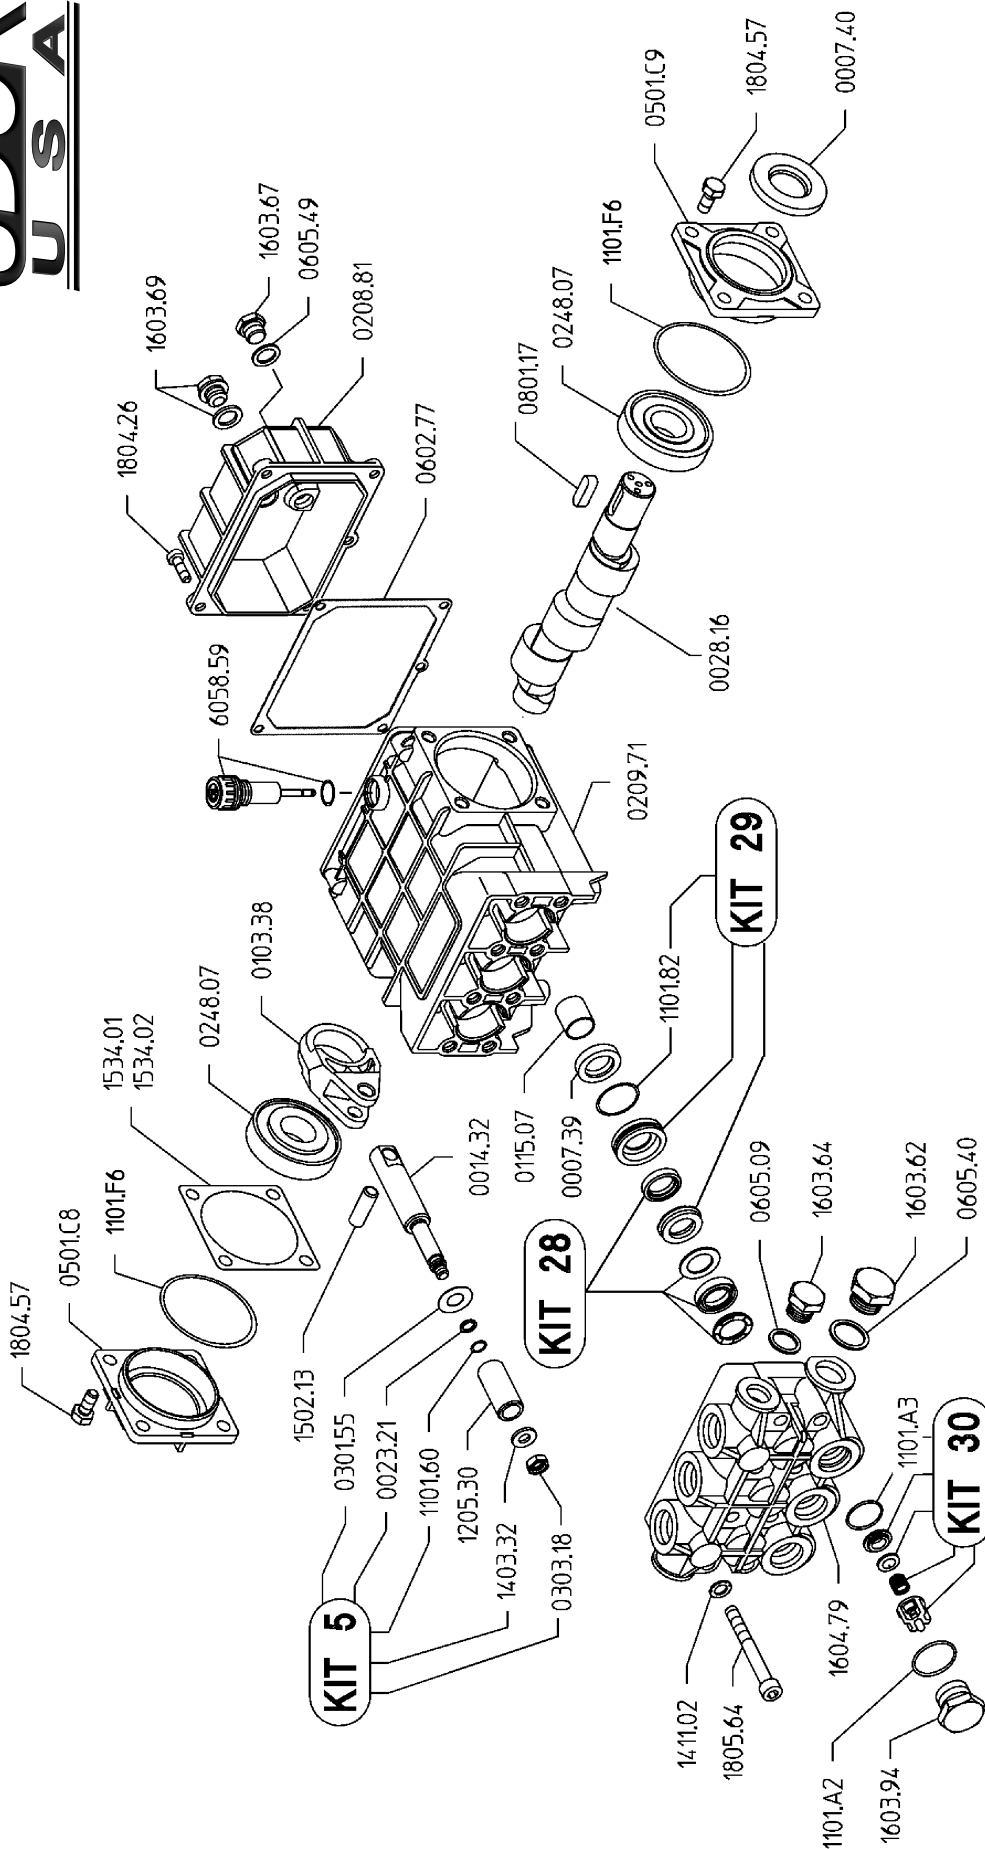

## MKD 4.0/40-S Quick Reference

Maximum Flow .....	4.0 GPM	Valve Kit .....	04-KIT UD-30
Maximum Pressure .....	4000 PSI	Seal Kit .....	04-KIT UD-28
Rated Pump Speed .....	1750 RPM	Brass Kit .....	04-KIT UD-29
Oil Capacity .....	28 oz. UDOR LUBE or SAE 30W	Plunger Bolt Kit .....	04-KIT UD-5
	Non-Detergent Oil	Plunger Part # .....	04-1205.30
		Plunger Diameter .....	18 MM