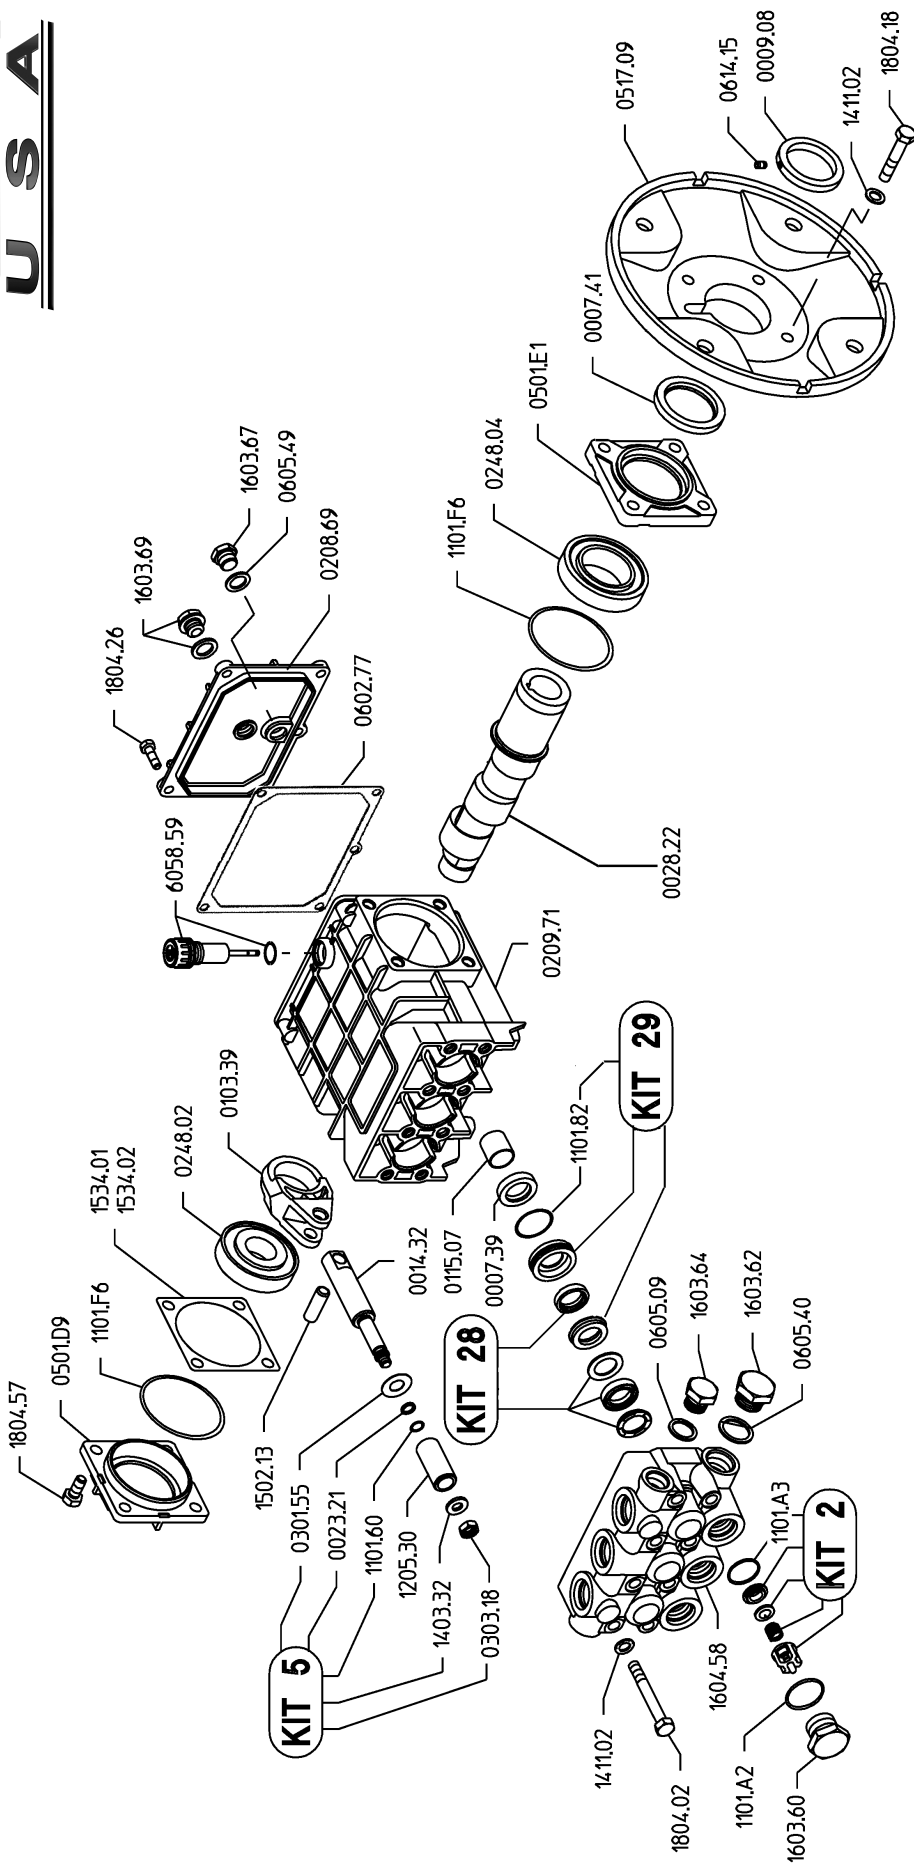

MD 4.0/20-U & MD 4.0/30-U Quick Reference

Maximum Flow	4.0 GPM	Valve Kit	04-KIT UD-2
Max. Pressure MD 4.0/20-U ...	2000 PSI	Seal Kit	04-KIT UD-28
MD 4.0/30-U ...	3000 PSI	Brass Kit	04-KIT UD-29
Rated Pump Speed	1750 RPM	Plunger Bolt Kit	04-KIT UD-5
Oil Capacity	20 oz. UDOR LUBE	Plunger Part #	04-1205.30
or SAE 30W Non-Detergent Oil		Plunger Diameter	18 MM

MD 4.0/20-U
MD 4.0/30-U