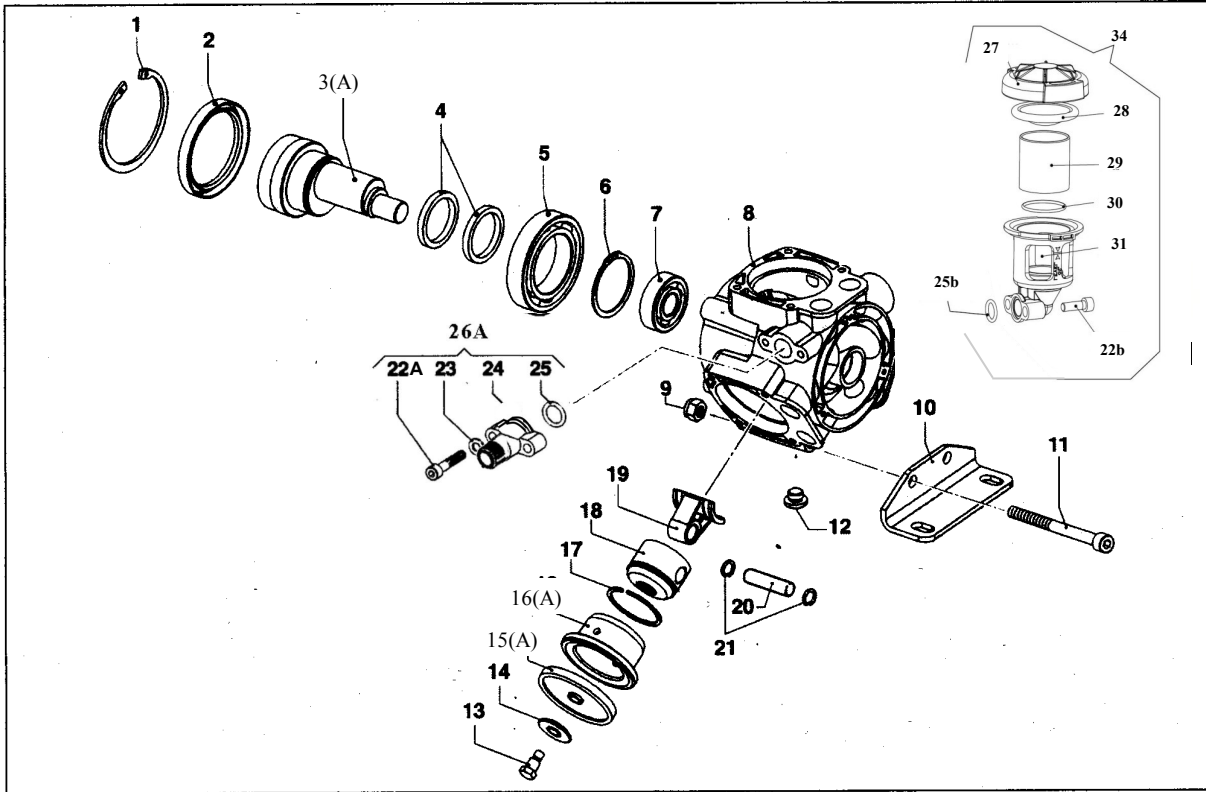

APS31 / 41

Gearbox Breakdown

Part #5005/216

Reference	Part Number	Description	Quantity
1	3200/82	oil vent cap	1
2	1211/23	elbow	1
3	3609/41	screw	7
4	2811/51	washer	1
5	3607/214	level indicator plug	1
6	3002/559	body	1
7	2811/4	washer	4
8	3607/119	screw	4
9	19/109	oil seal	1
10	438/68	bearing	1
11	3019/4	retaining clip	1
12	2402/152	shaft	1
13	409/14	gear	1
14	2811/98	washer	3
15	3609/22	screw	3
16	3001/151	body	1
17	1210/93	o-ring	4
18	3621/6	screw	4
19	438/54	bearing	1
20	1210/89	o-ring	1
21	2811/51	washer	1
22	3607/214	oil plug	1
23	2818/5	stabilizing pin	2
24	1210/50	o-ring	1
25	1201/21	gasket	1