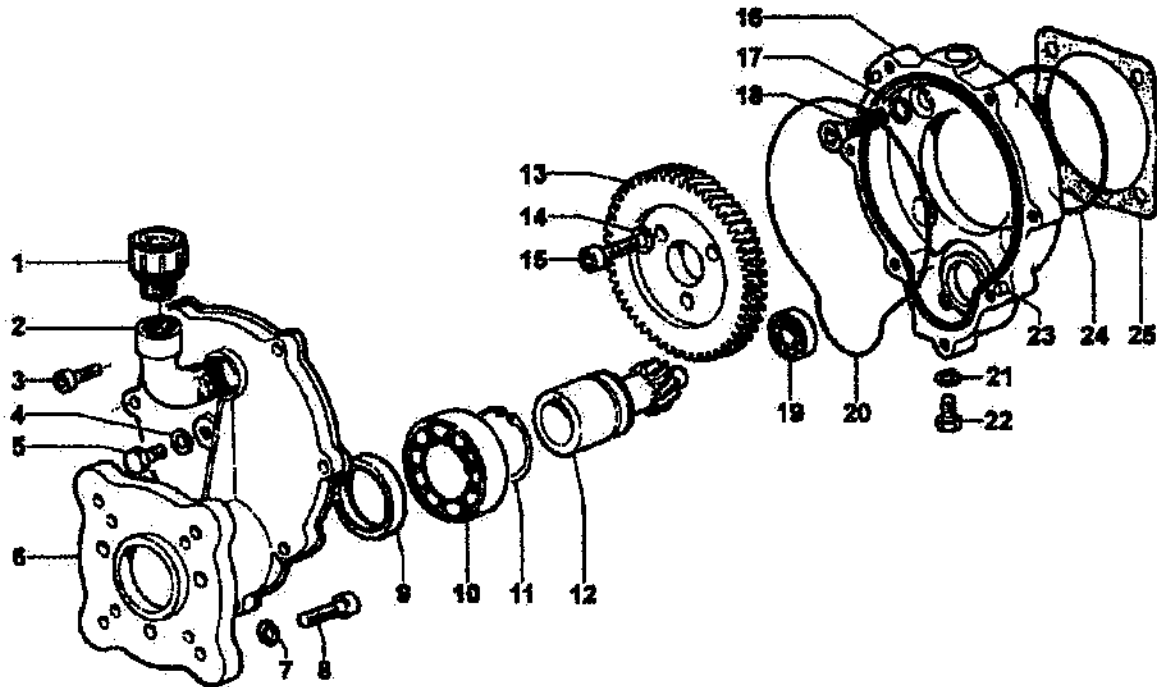

APS31 / 41

Gearbox Breakdown

Part #5005/216

Reference	Part Number	Description	Quantity
1	3200/82	oil vent cap	1
2	1211/23	elbow	1
3	3609/41	screw	7
4	2811/51	washer	1
5	3607/214	level indicator plug	1
6	3002/559	body	1
7	2811/4	washer	4
8	3607/119	screw	4
9	19/109	oil seal	1
10	438/68	bearing	1
11	3019/4	retaining clip	1
12	2402/152	shaft	1
13	409/14	gear	1
14	2811/98	washer	3
15	3609/22	screw	3
16	3001/151	body	1
17	1210/93	o-ring	4
18	3621/6	screw	4
19	438/54	bearing	1
20	1210/89	o-ring	1
21	2811/51	washer	1
22	3607/214	oil plug	1
23	2818/5	stabilizing pin	2
24	1210/50	o-ring	1
25	1201/21	gasket	1