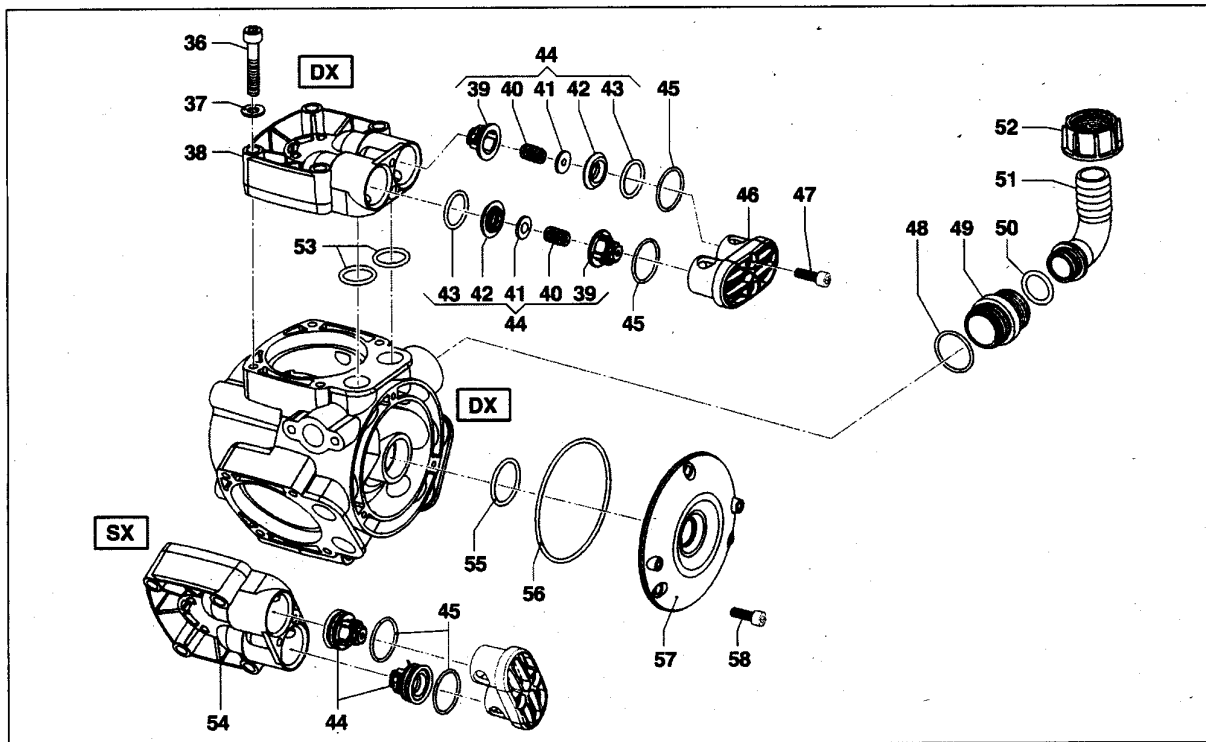

APS31 / 41

Gearbox Breakdown

Part #5005/216

Reference	Part Number	Description	Quantity
1	3200/82	oil vent cap	1
2	1211/23	elbow	1
3	3609/41	screw	7
4	2811/51	washer	1
5	3607/214	level indicator plug	1
6	3002/559	body	1
7	2811/4	washer	4
8	3607/119	screw	4
9	19/109	oil seal	1
10	438/68	bearing	1
11	3019/4	retaining clip	1
12	2402/152	shaft	1
13	409/14	gear	1
14	2811/98	washer	3
15	3609/22	screw	3
16	3001/151	body	1
17	1210/93	o-ring	4
18	3621/6	screw	4
19	438/54	bearing	1
20	1210/89	o-ring	1
21	2811/51	washer	1
22	3607/214	oil plug	1
23	2818/5	stabilizing pin	2
24	1210/50	o-ring	1
25	1201/21	gasket	1